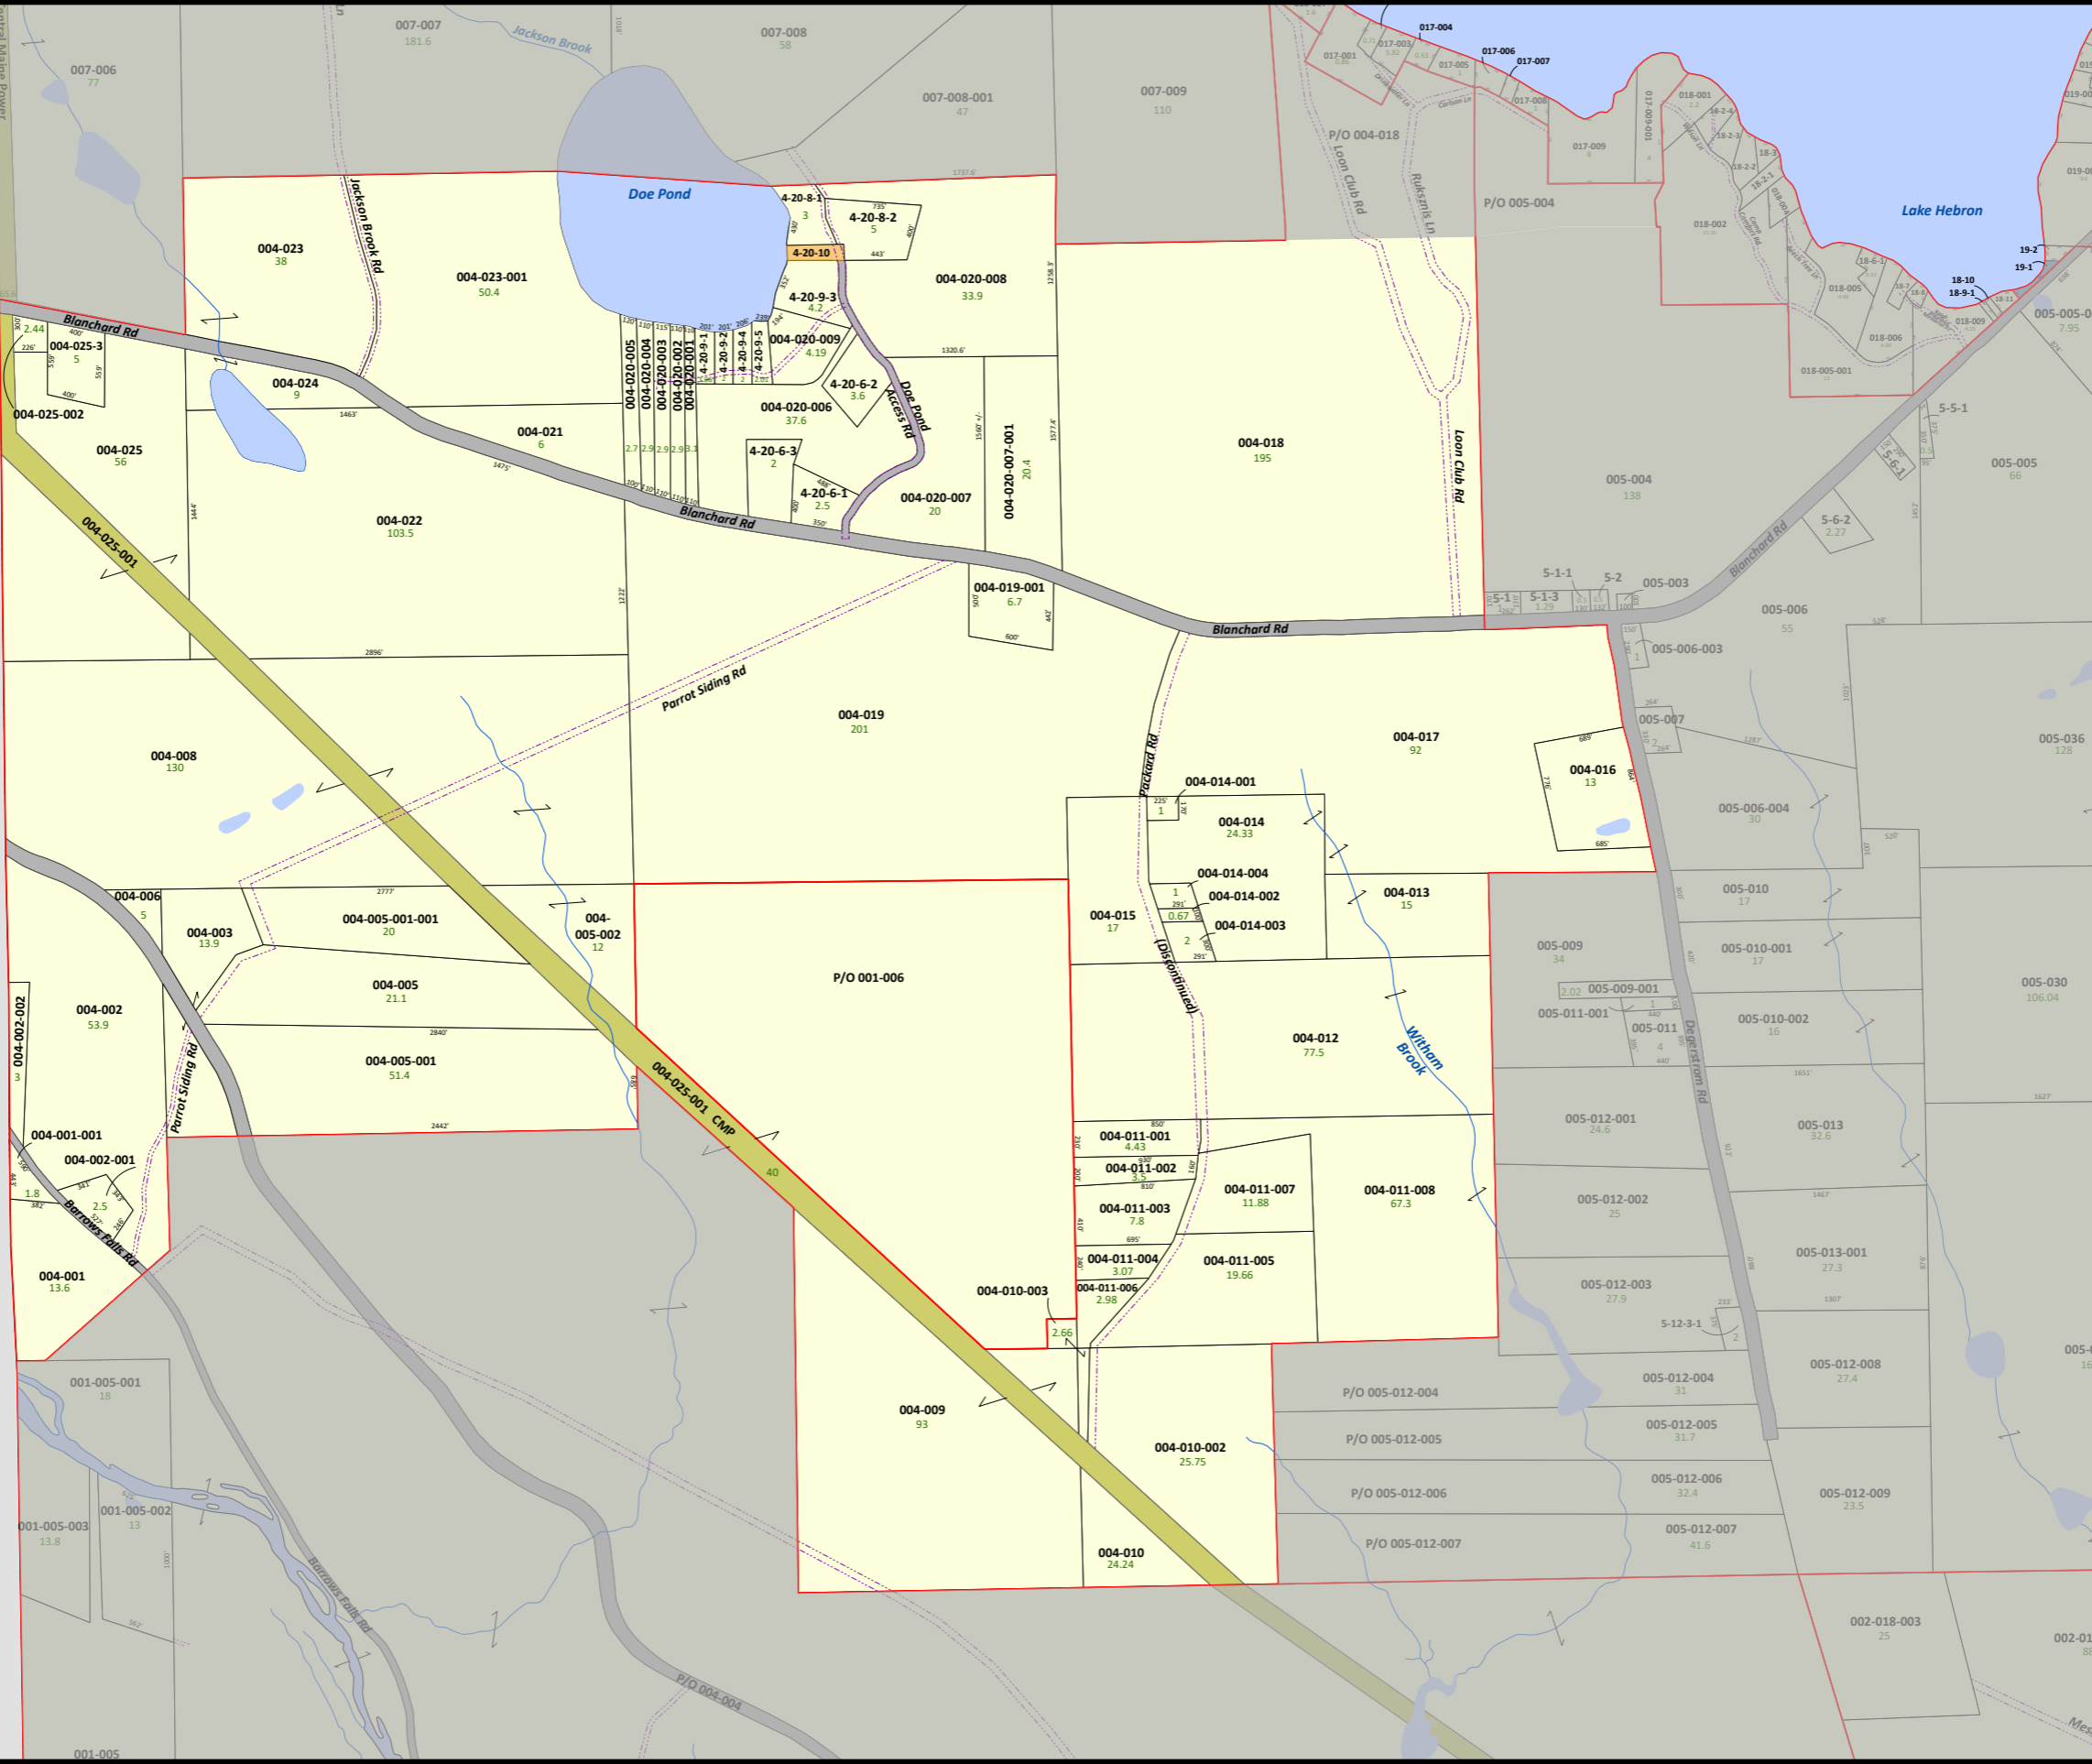

BLANCHARD PLT.

Town of Monson
Piscataquis County, Maine
Property Maps

- Parcel
- Road
- ROW
- Cemetery
- Water
- Federal/State
- Town
- Utility
- Unknown
- ROW
- Hook
- Stream
- Appalachian Trail
- Surrounding Towns

Tax Maps are intended for assessing purposes only. Boundary locations are approximate and should not be used for conveyance of property.

Map Prepared by: