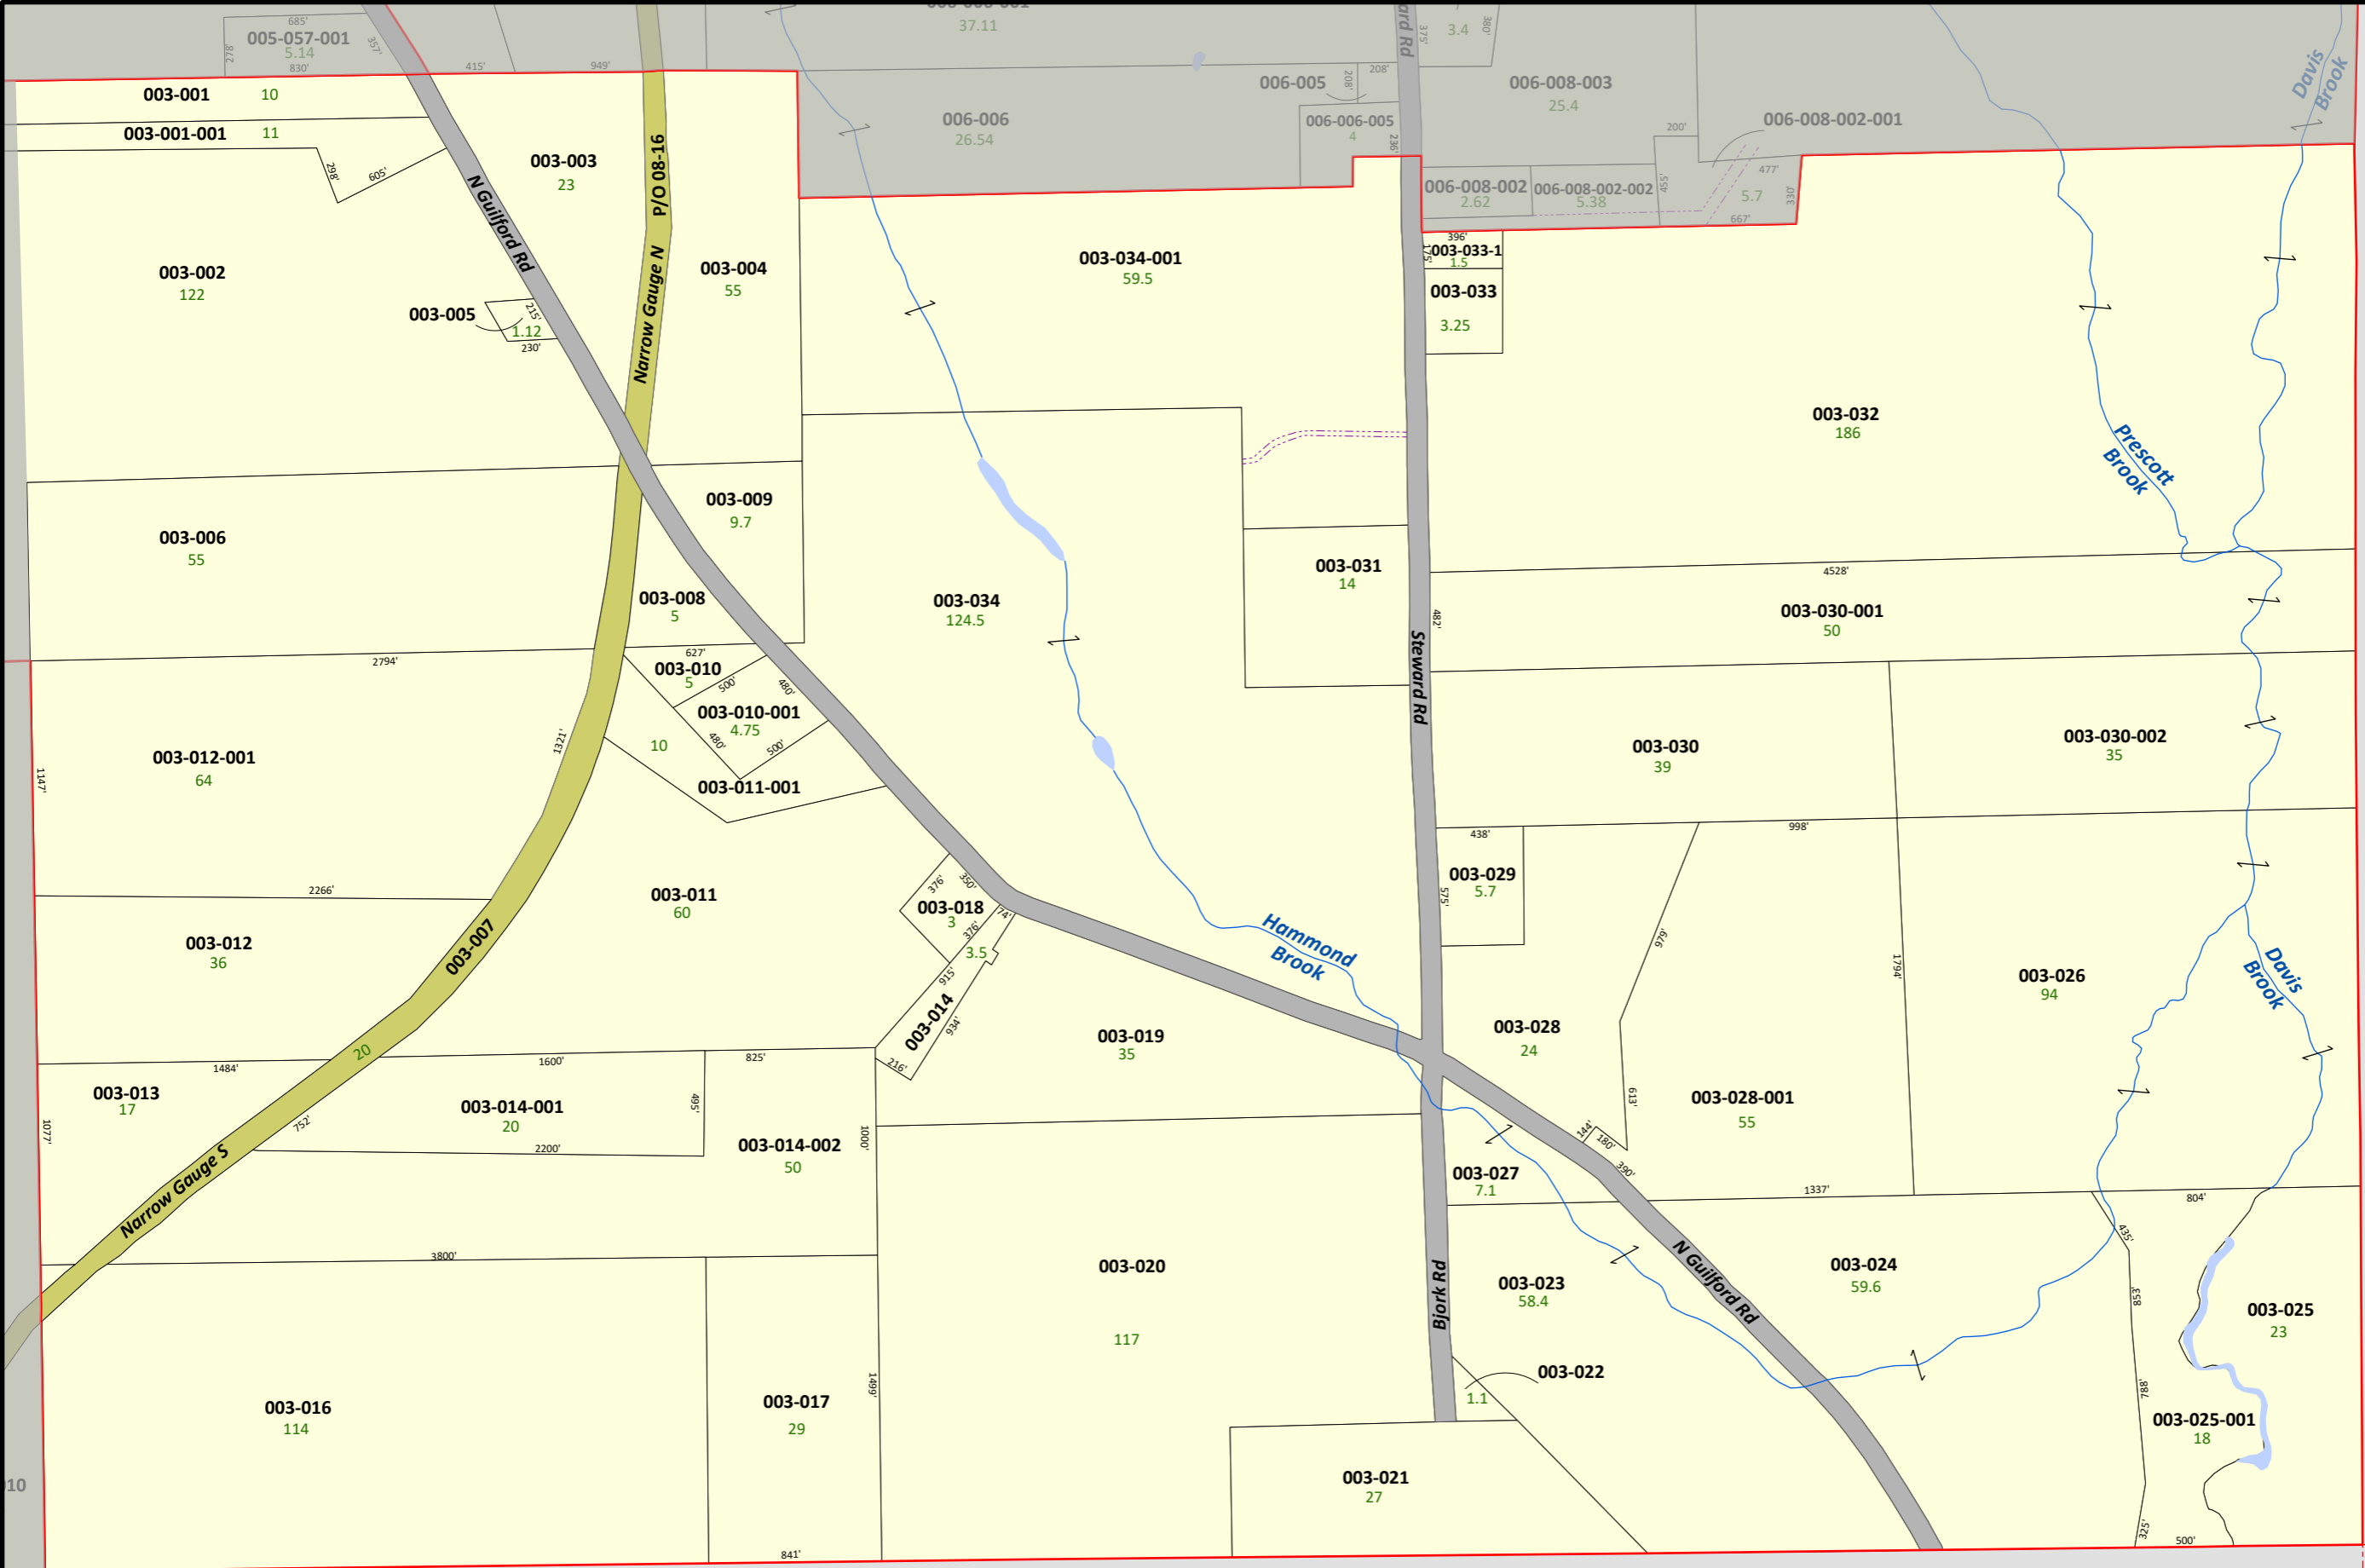

Town of Monson
Piscataquis County, Maine
Property Maps

- Parcel
- Road
- ROW
- Cemetery
- Water
- Federal/State
- Town
- Utility
- Unknown
- ROW
- Hook
- Stream
- Appalachian Trail
- Surrounding Towns

Tax Maps are intended for assessing purposes only. Boundary locations are approximate and should not be used for conveyance of property.

Map Prepared by:

N

800

Feet

Map 3

April 1, 2020

ABBOT