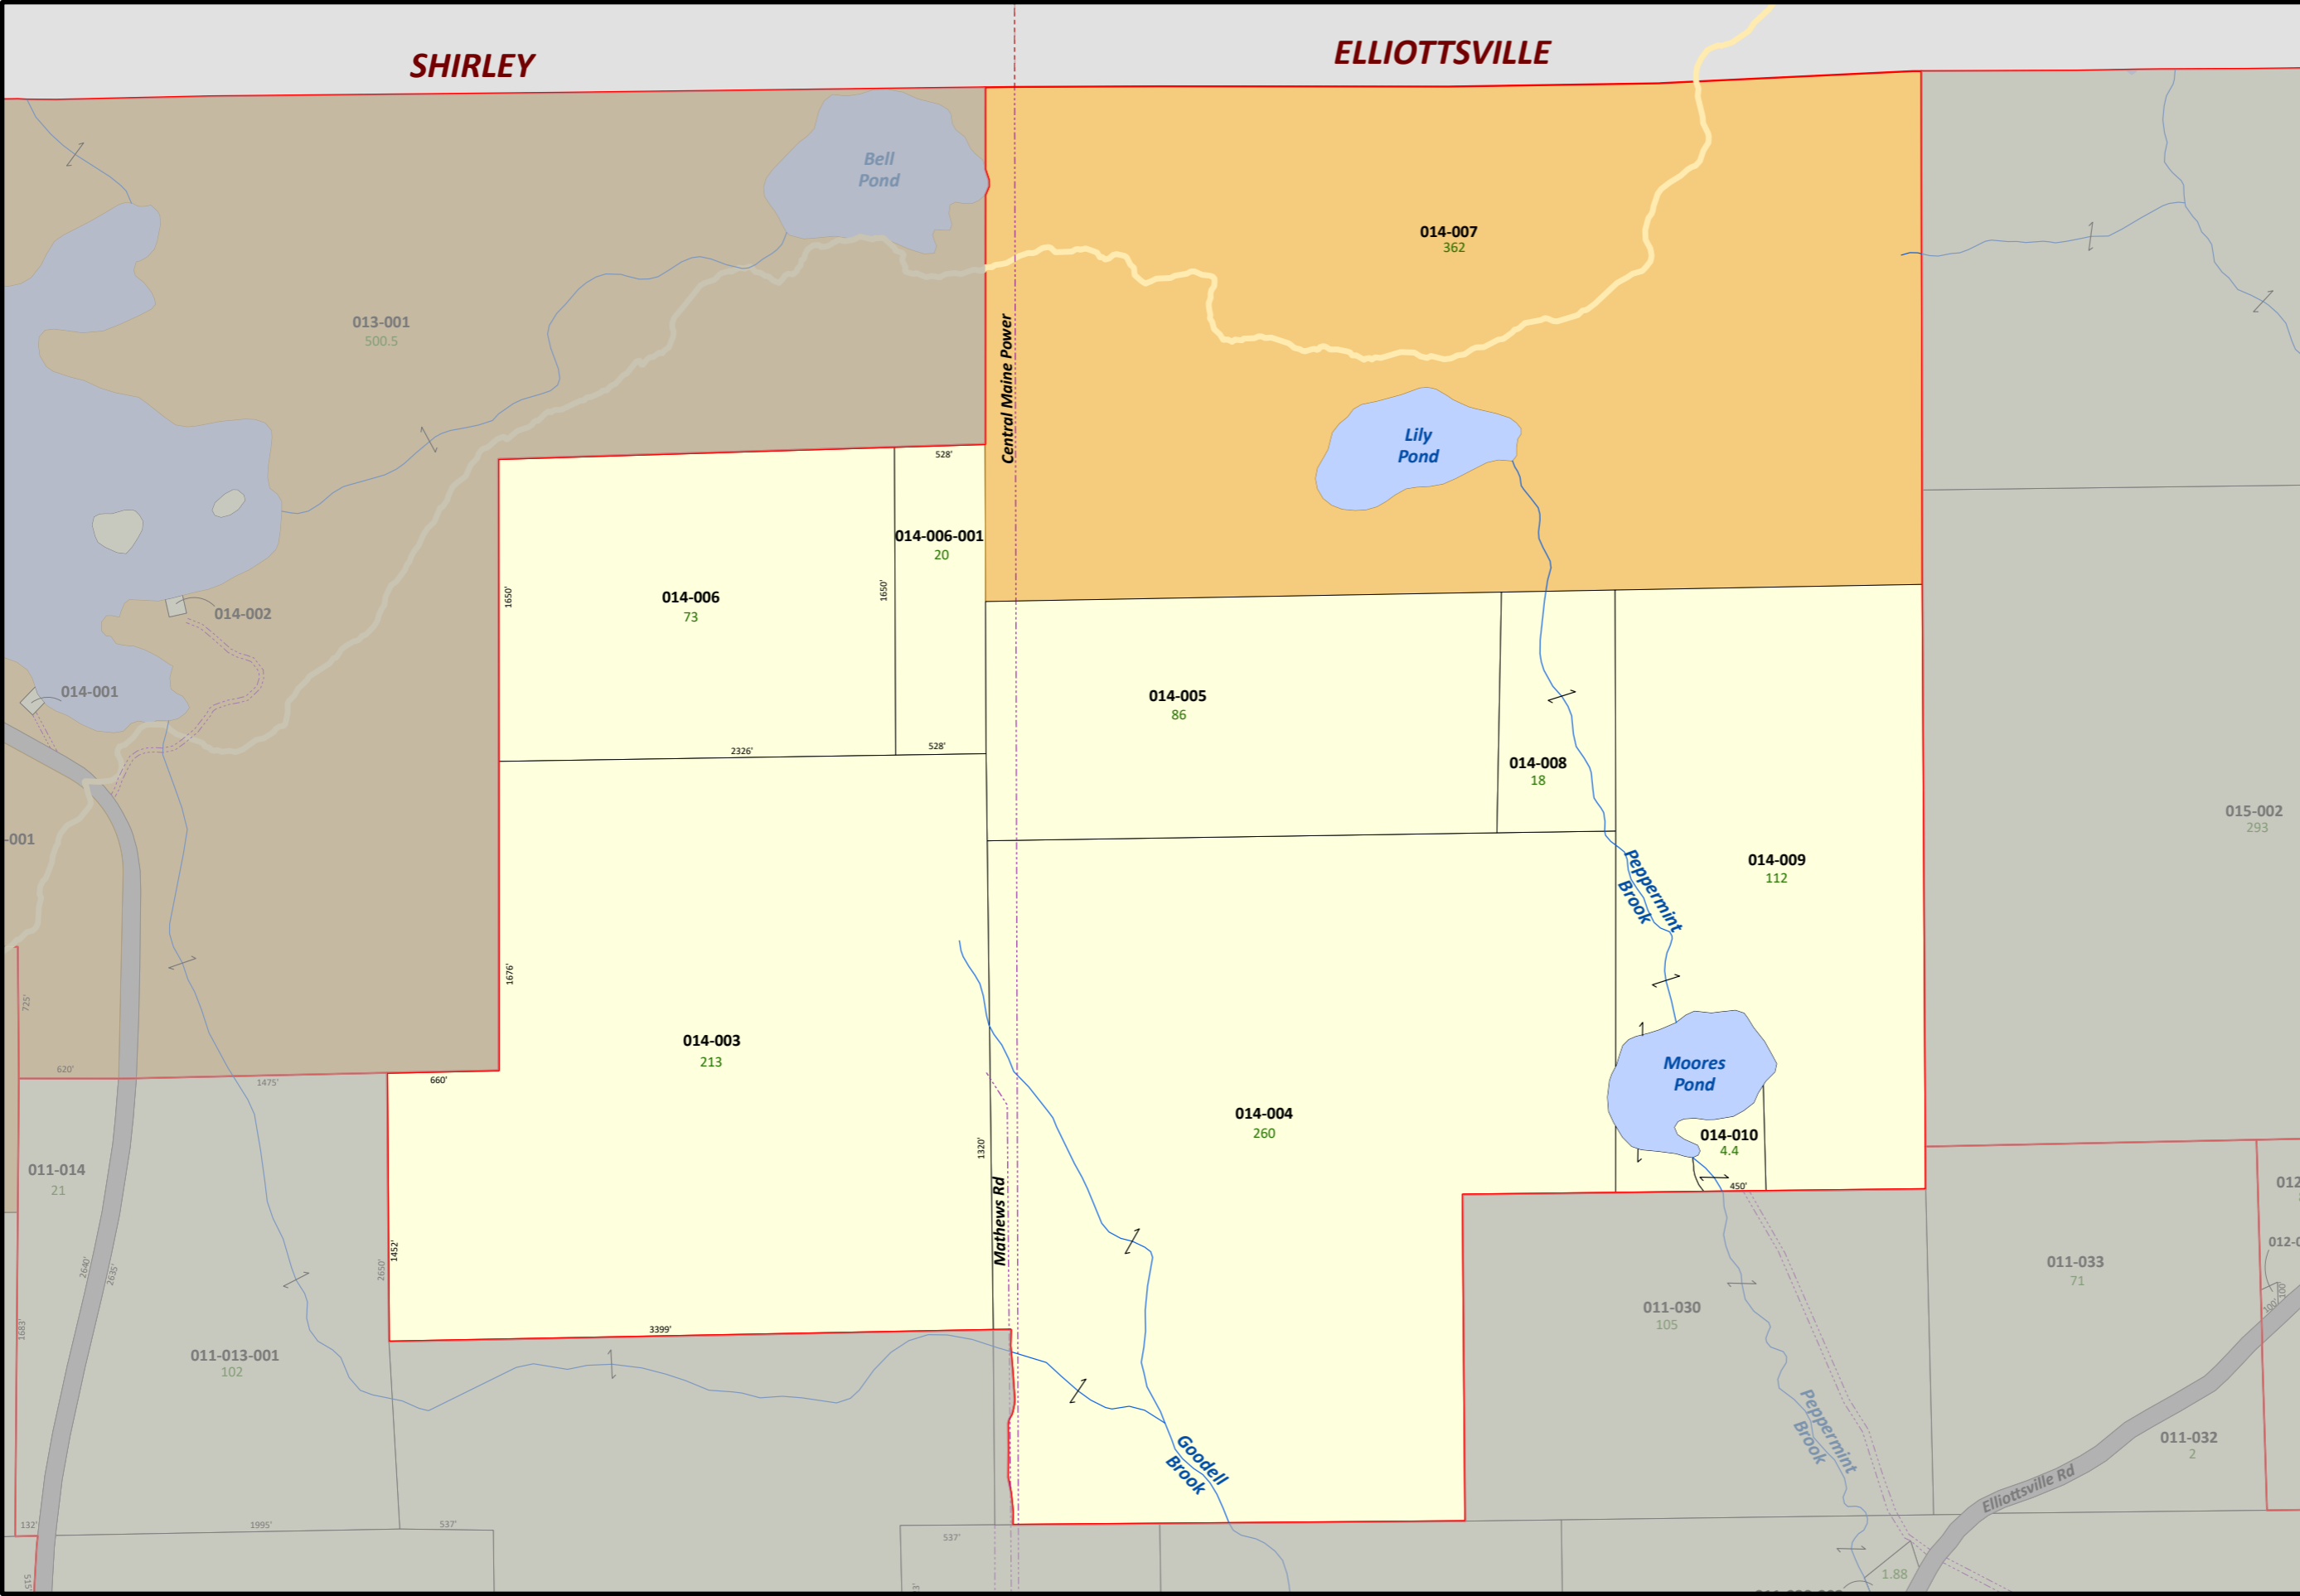

SHIRLEY

ELLIOTTSVILLE

Town of Monson  
Piscataquis County, Maine  
Property Maps

- Parcel
- Road
- ROW
- Cemetery
- Water
- Federal/State
- Town
- Utility
- Unknown
- ROW
- Hook
- Stream
- Appalachian Trail
- Surrounding Towns

Tax Maps are intended for assessing purposes only. Boundary locations are approximate and should not be used for conveyance of property.

Map Prepared by:

Map 14

April 1, 2020