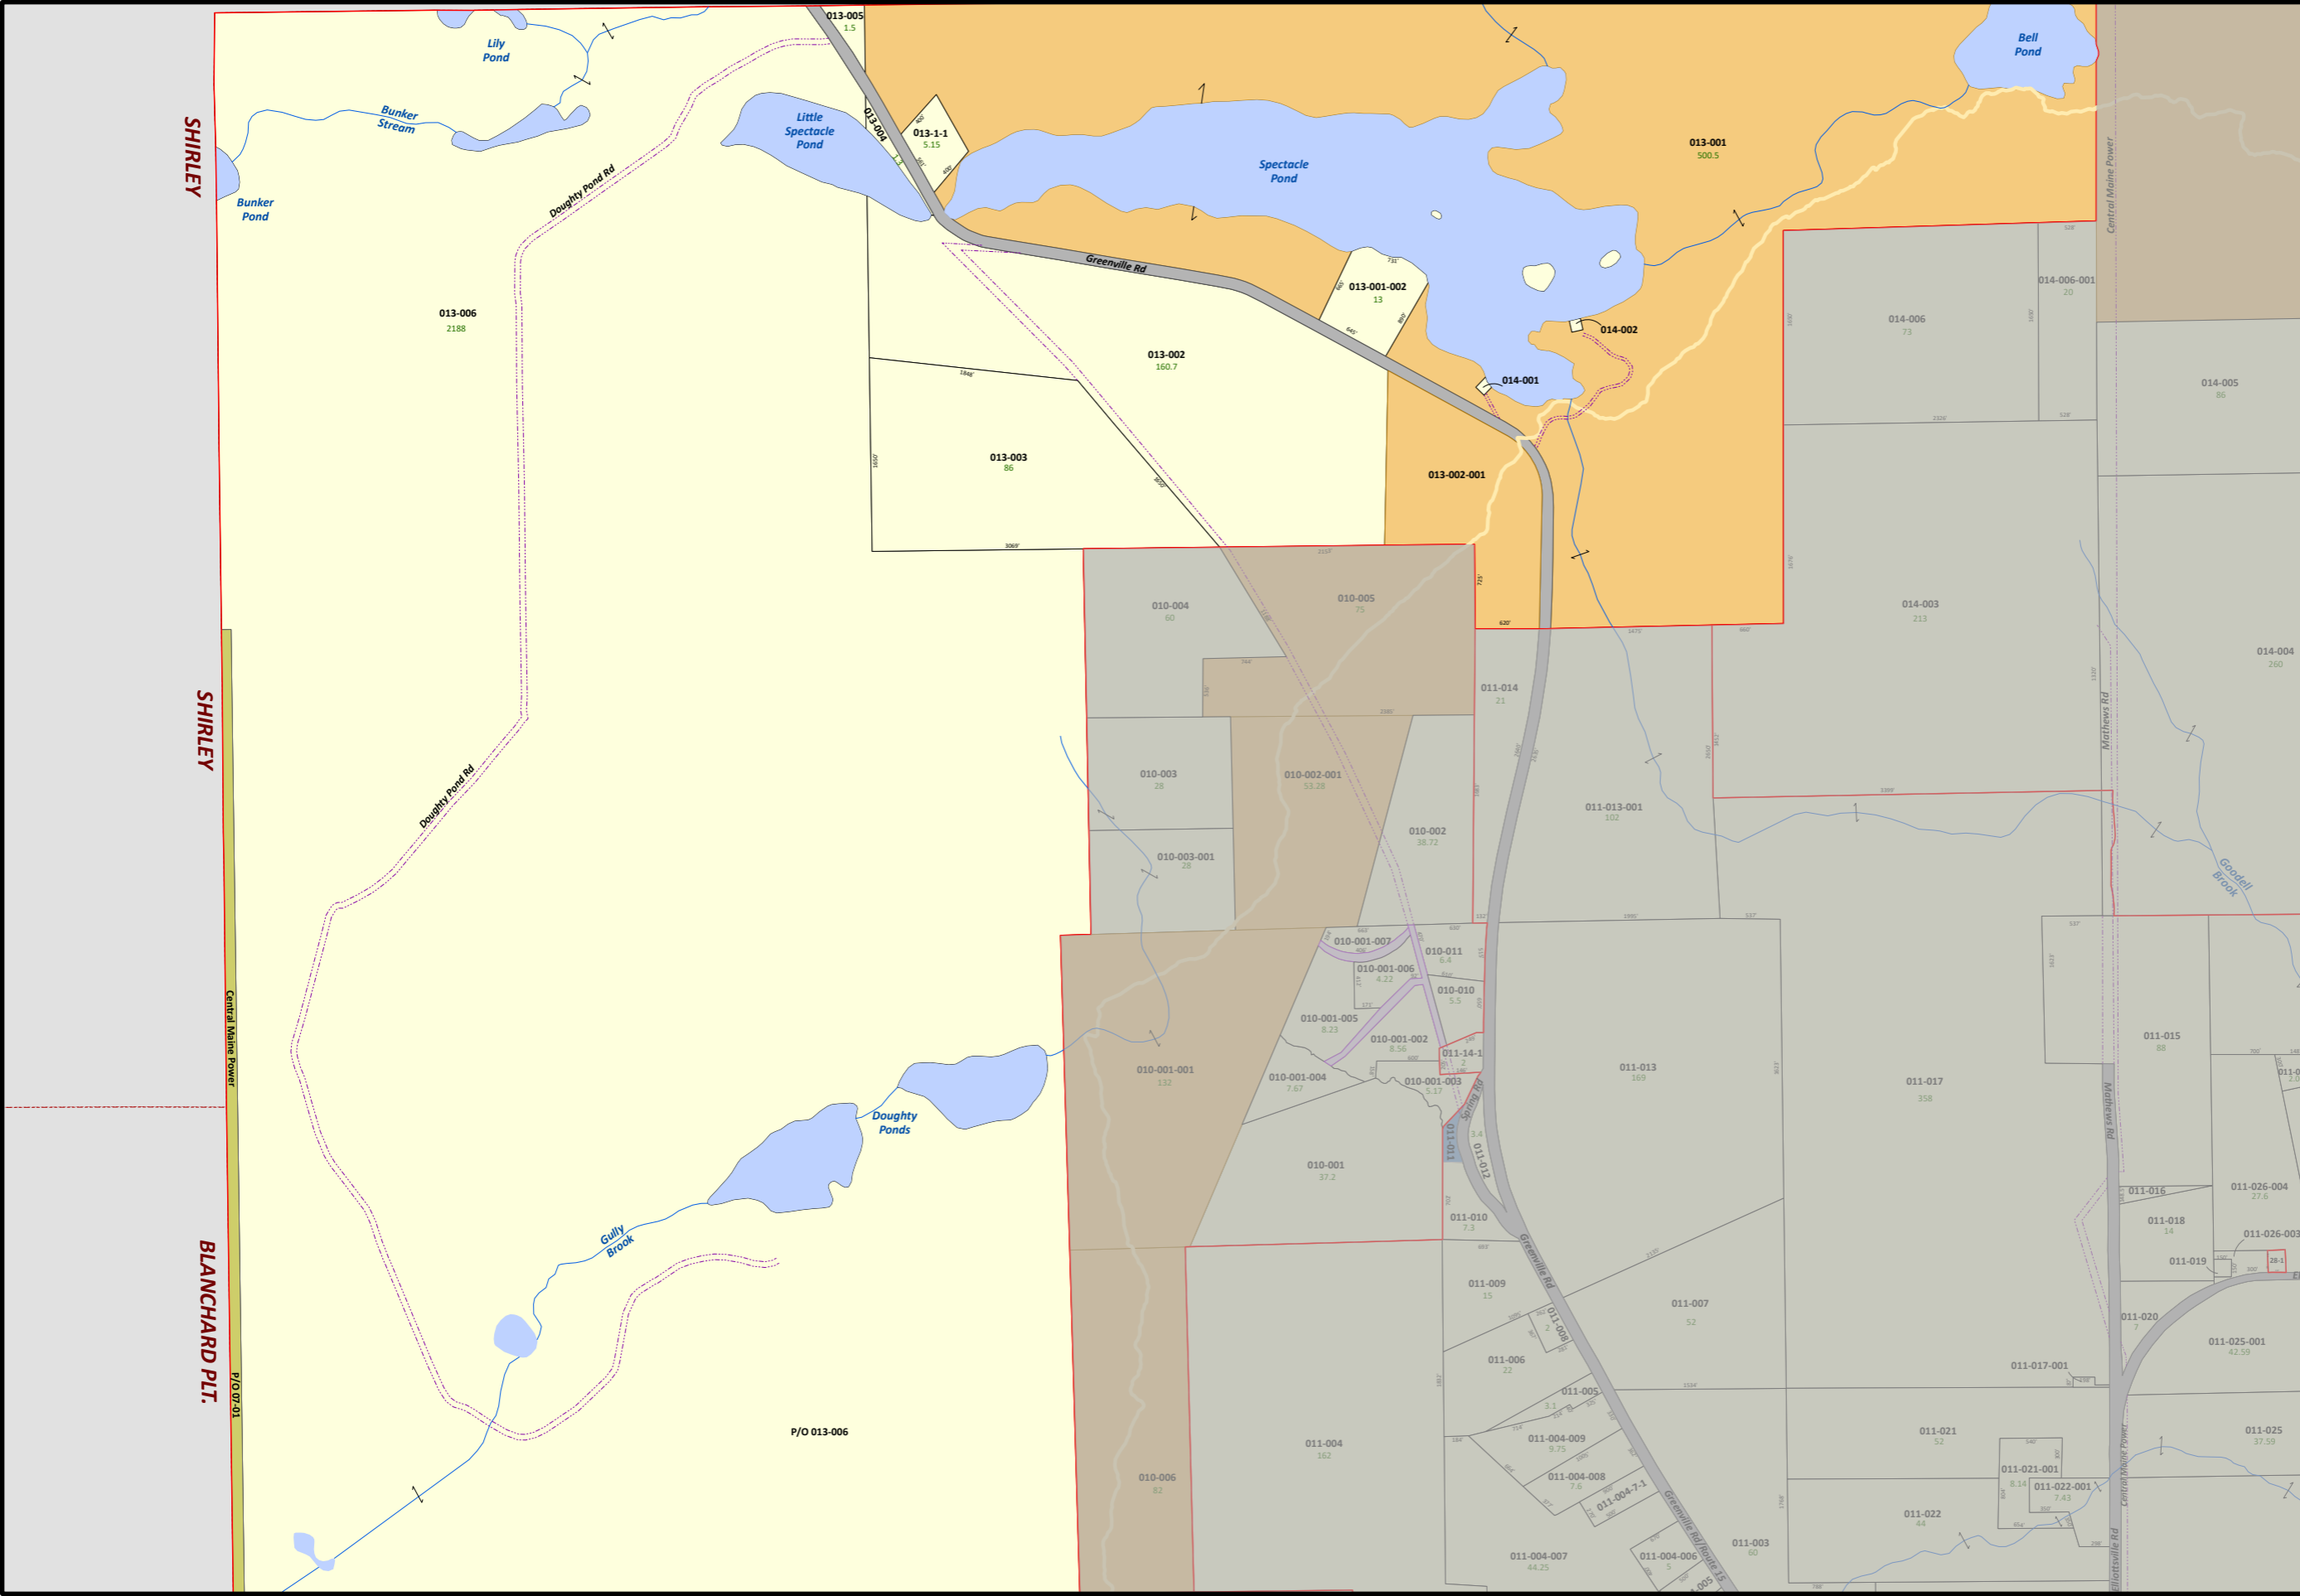

Town of Monson
Piscataquis County, Maine
Property Maps

- Parcel
- Road
- ROW
- Cemetery
- Water
- Federal/State
- Town
- Utility
- Unknown
- ROW
- Hook
- Stream
- Appalachian Trail
- Surrounding Towns

Tax Maps are intended for assessing purposes only. Boundary locations are approximate and should not be used for conveyance of property.

Map Prepared by:

Map 13

April 1, 2020

SHIRLEY

SHIRLEY

BLANCHARD PLT.

Central Maine Power

P/O 07-01